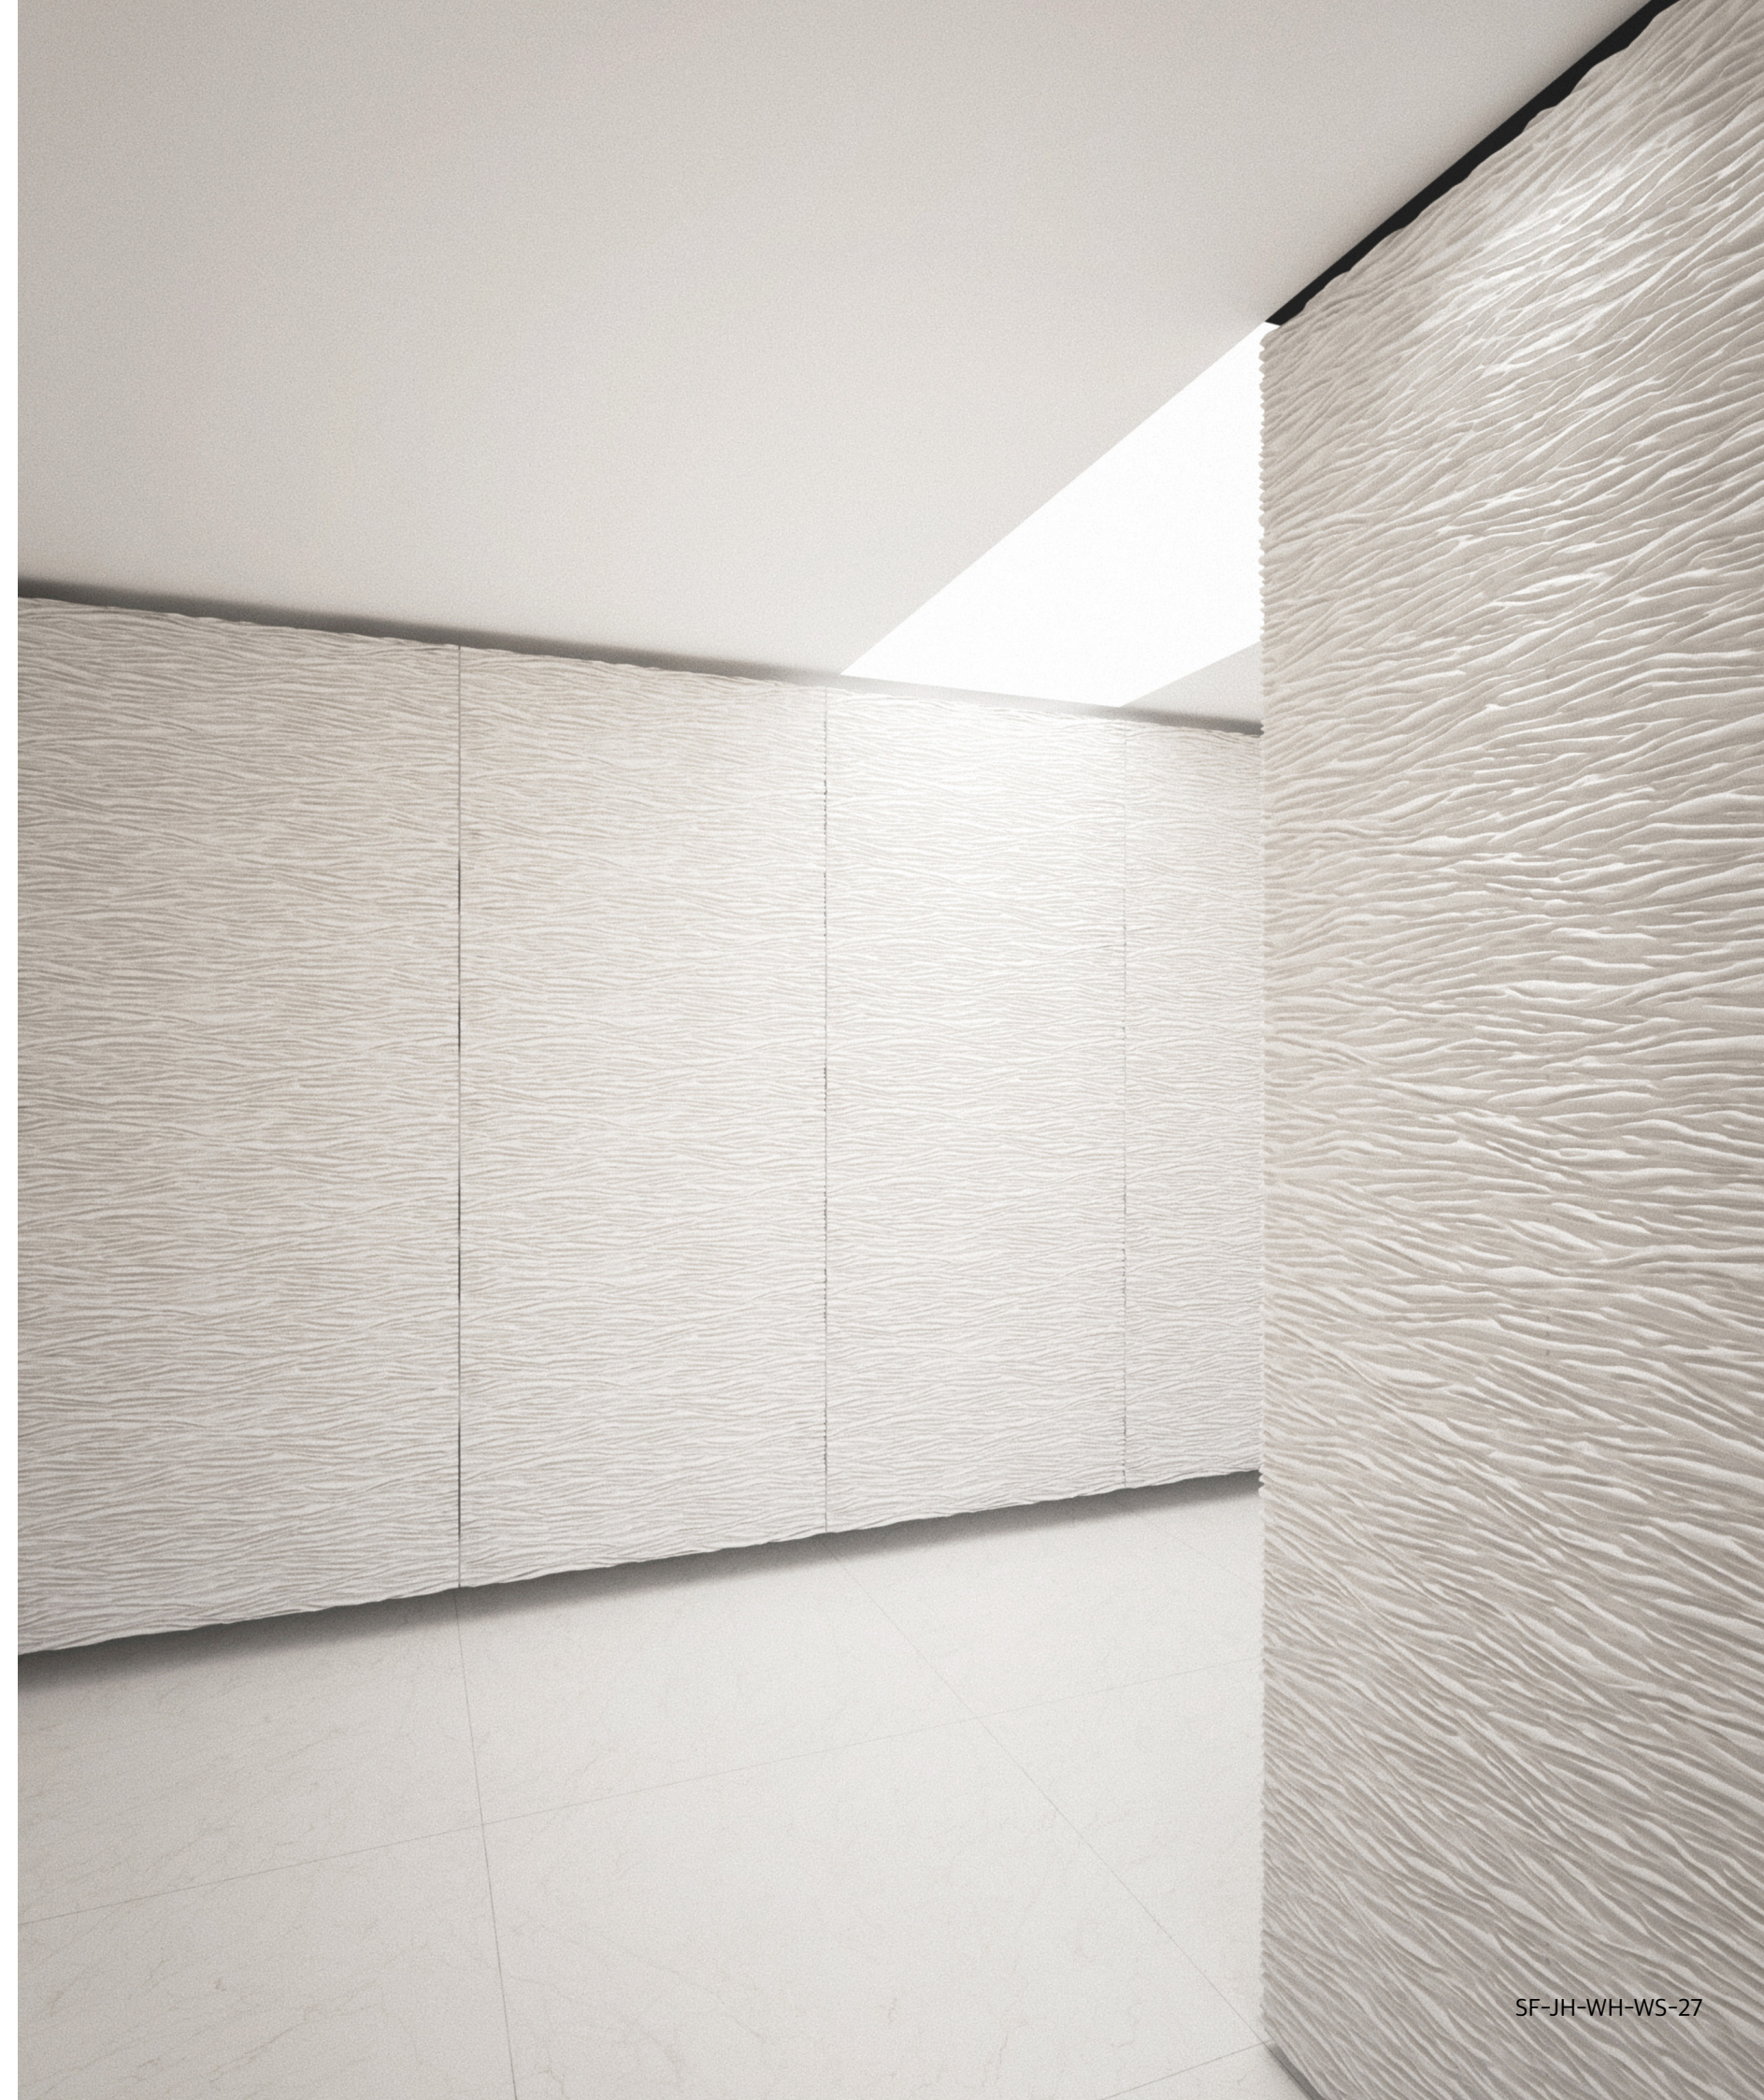

Sand Flow Pattern Section

Flysch Pattern

In-depth. Graceful

Flysch is a thin, hard gray, giant sandstone, characterized by depth and rhythm continuity. The overall thickness of the fleece showing this sequence is typically thousands of meters and includes natural changes. Designed with these natural shapes, the Flysch pattern is discontinuous but dynamic and offers a sense of depth. This pattern allows us to feel the depth of nature and the flow of time in space.